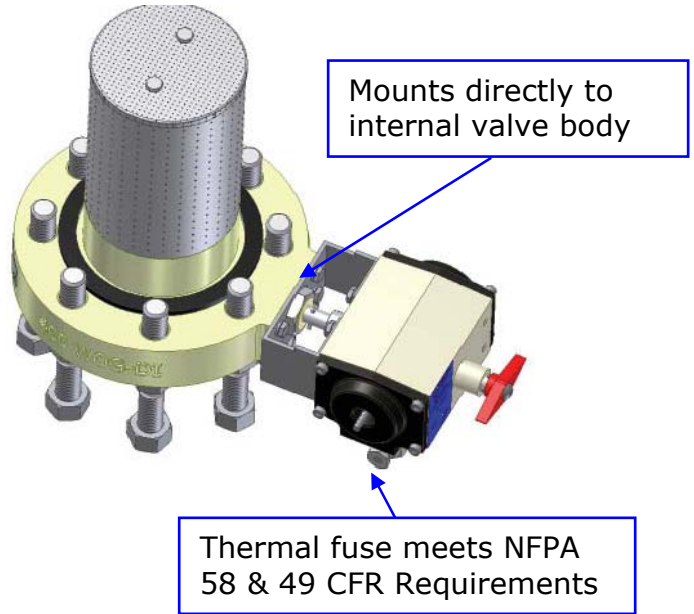

### Features:

- Easy installation
- Compact design
- Factory preset for open/close operation no field adjustment required
- Long operating life
- Open/Close indicator
- Operates on compressed air or nitrogen.
- Operating pressure range 45 -125 PSIG
- Thermal fuse included