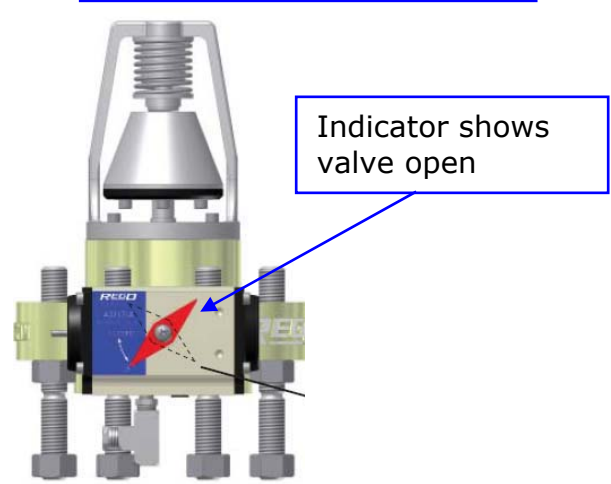

## New RegO A3217 Rotary Actuator Kits

### Features:

- Easy installation
- Compact design
- Factory preset for open/close operation no field adjustment required
- Long operating life
- Open/Close indicator
- Operates on compressed air or nitrogen.
- Operating pressure range 45 -125 PSIG
- Thermal fuse included