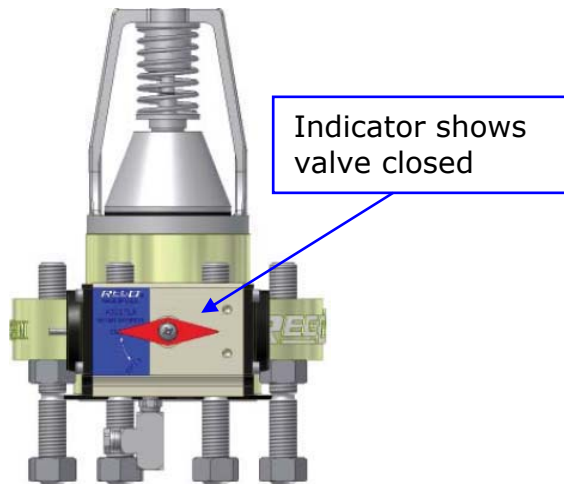

### Features:

- Easy installation
- Compact design
- Factory preset for open/close operation no field adjustment required
- Long operating life
- Open/Close indicator
- Operates on compressed air or nitrogen.
- Operating pressure range 45 -125 PSIG
- Thermal fuse included