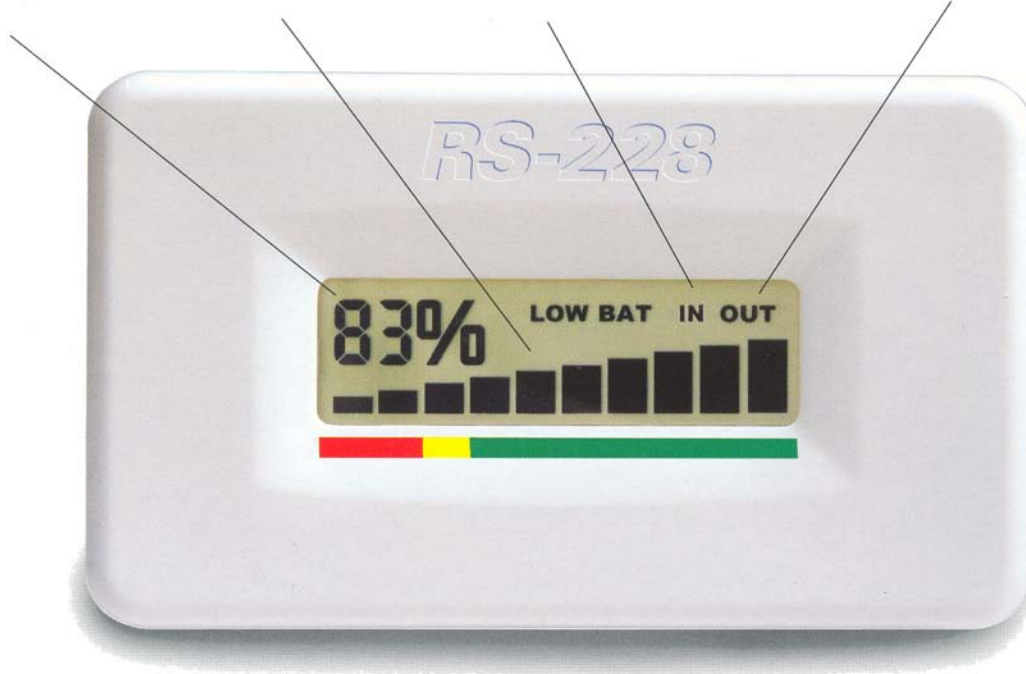

MaX-Quip **RS-228**[™]

Numeric read-out
of tank level

Graphic read-out
of tank level

Low battery indicator for
Base Station

Low battery indicator for
Tank Monitor

Monitor your NH3 Level from your Cab!

Convenient and Cost Effective.

Base Station:

- Battery powered wireless system
- Displays accurate NH3 Tank Level readings numerically and graphically
- Base Station requires 2 AAA alkaline or Lithium Batteries

Remote Monitor:

- Weather Tight – suitable for continuous outdoor exposure
- Intrinsically Safe – suitable for mounting anywhere on your tank
- Wireless Operation – Monitor can be placed up to 100 feet from the Base Station
- Remote Tank Monitor requires 2 AA alkaline or lithium batteries